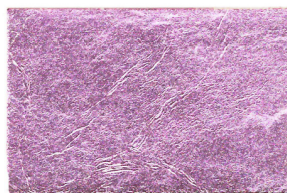

## Colored Silver Leaf

\*\*\*SPECIAL ORDER\*\*\*

Blonde Silver  
SG/02

Honey Silver  
SG/27

Yellow Green  
CSL/17

Rose Silver  
SG/29

Dark Bronze  
SG/19

Orange Red  
SG/06

Crimson Red  
SG/07

Light Bronze  
CSL/14

Champagne Pink  
SG/09

Lavender  
CSL/16

Purple  
SG/11

Pale Blue  
SG/14

Blue Green  
SG/22

Ocean Blue  
SG/13

Blue  
SG/12

Olive Green  
CSL/26

Stone Blue  
SG/15

Pewter  
SG/33

Black  
SG/20

Actual Leaf Samples - Hand dyed, colors vary slightly.